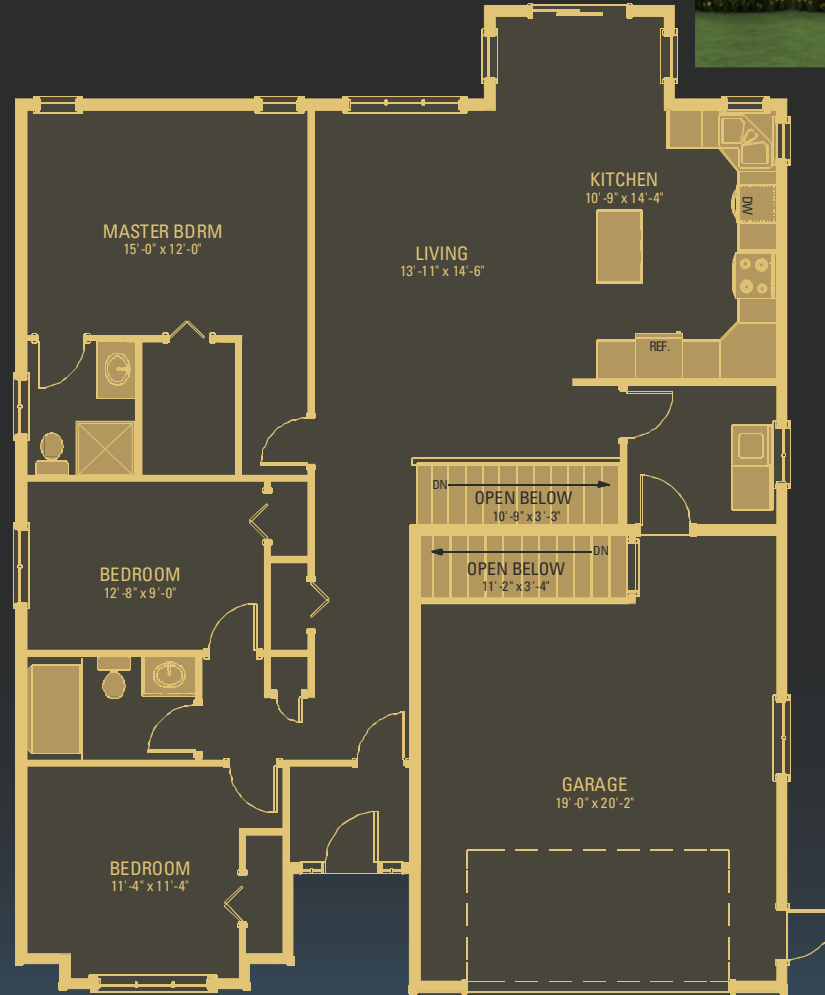

Dakota 1,419 sq.ft.

www.clovellytrails.com

Main Floor 1,419 sq.ft.

(709) 738-2995 | (709) 738-7587 (PLUS) | info@clovellytrails.com

* All illustrations are artist's concepts. Homes may be left or right versions. Above floor plans apply to elevations of this model type only, all dimensions are approximate. Actual usable floor space may vary from stated floor area. Structural/mechanical requirements may result in dimensional revisions. Plans and specifications are subject to change without notice. Exterior elevations are determined by the vendor's architect and may vary. Some exterior finishes shown are upgrade options. Home designs are subject to lots specifications. E. & O. E. 06/26/15